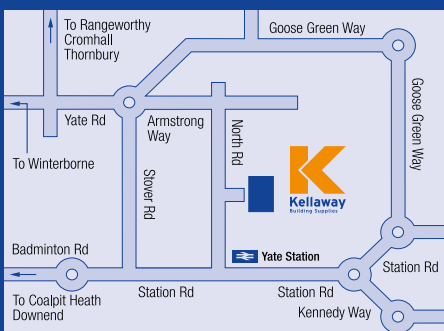

Bedminster, Bristol

12 Vale Lane, Hartcliffe Way,
Bedminster, Bristol, BS3 5RU
Tel: 0117 963 7933 Fax: 0117 963 7747

➤ Keep
an eye out
for new
stores
opening
soon!

Yate, Bristol

12 North Road, Yate,
Bristol BS37 7PA
Tel: 01454 327400 Fax: 01454 311481