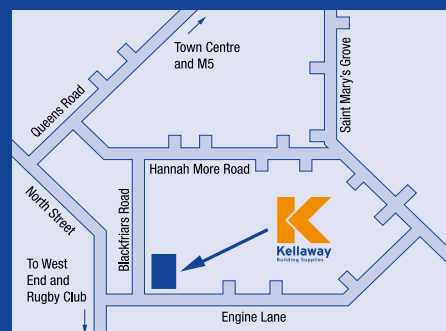

Nailsea, North Somerset

West End Trading Est, Blackfriars Rd,
Nailsea BS48 4DJ
Tel: 01275 851777 Fax: 01275 851787