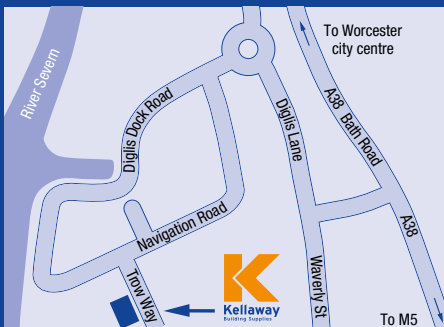

Worcester, Worcestershire

Units 1-2, Trow Way,
Worcester, WR5 3BX
Tel: 01905 769333 Fax: 01905 769444