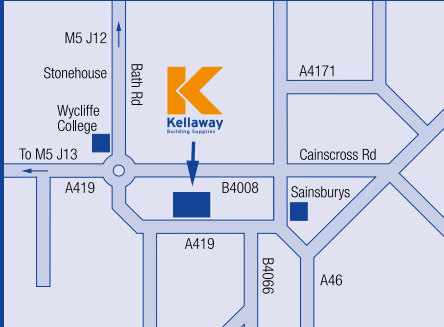

Our branch locations

Group Head Office, Olympus House, Britannia Road, Patchway, Bristol BS34 5TA

Stonehouse, Gloucestershire

Ryeford Ind Estate, Stonehouse,
Gloucestershire GL10 3HE
Tel: 01453 828232 Fax: 01453 828242