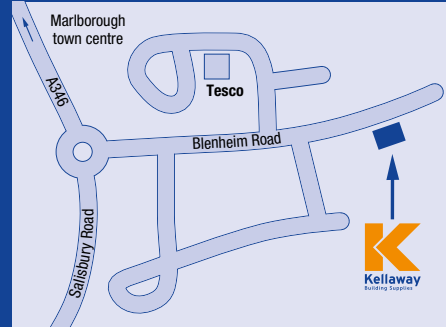

Marlborough, Wiltshire

The New yard, Blenheim Road, Marlborough,
Wiltshire, SN8 4AP
Tel: 01672 515533 Fax: 01672 515559