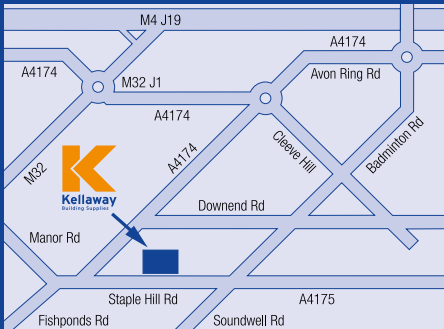

Bedminster, Bristol

12 Vale Lane, Hartcliffe Way,
Bedminster, Bristol, BS3 5RU
Tel: 0117 963 7933 Fax: 0117 963 7747

➤ Keep
an eye out
for new
stores
opening
soon!

Yate, Bristol

12 North Road, Yate,
Bristol BS37 7PA
Tel: 01454 327400 Fax: 01454 311481