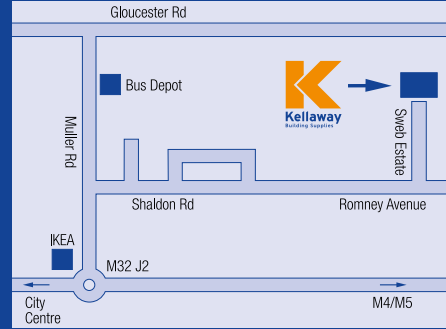

Lockleaze, Bristol

SWEB Estate, Romney Avenue,
Lockleaze, Bristol BS7 9ST
Tel: 0117 951 5352 Fax: 0117 951 4542